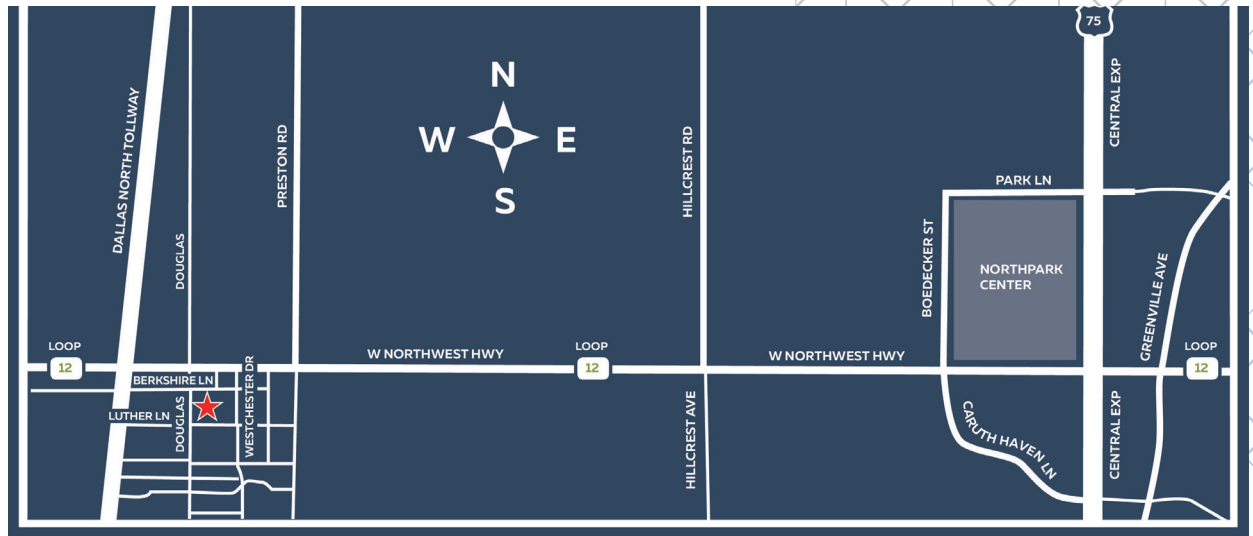

MAP AND DRIVING DIRECTIONS TO 8300 DOUGLAS AVENUE

8300 Douglas Avenue
Suite 100
Dallas, TX 75225

Phone: 214.572.1480

Fax: 214.347.4824

TO 8300 DOUGLAS PARKING GARAGE:

From Dallas
North Tollway

- 1 Exit Northwest Highway and travel East on Northwest Highway.
- 2 Turn right on Westchester Drive. Look for the building with Bank OZK sign at the top (this is our building).
- 3 Turn right onto Luther Lane.
- 4 Turn right onto Douglas Avenue and make another immediate right into the 8300 Douglas Parking Garage.

From North
Central
Expressway

- 1 Exit Northwest Highway and travel West on Northwest Highway.
- 2 Turn left on Westchester Drive. Look for the building with Bank OZK sign at the top (this is our building).
- 3 Turn right onto Luther Lane.
- 4 Turn right onto Douglas Avenue and make another immediate right into the 8300 Douglas Parking Garage.

TO LUTHER LANE SURFACE PARKING LOT:

From Dallas
North Tollway

- 1 Exit Northwest Highway and travel East on Northwest Highway.
- 2 Turn right onto Douglas Avenue.
- 3 Turn left onto Luther Lane and make another immediate left into the Luther Lane Surface Parking Lot.

From North
Central
Expressway

- 1 Exit Northwest Highway and travel West on Northwest Highway.
- 2 Turn left onto Douglas Avenue.
- 3 Turn left onto Luther Lane and make another immediate left into the Luther Lane Surface Parking Lot.